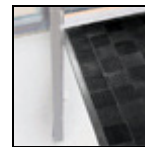

Parquet Wiper Rubber Mats

Parquet Wiper Rubber Mats are hard working, heavy-duty rubber door mats, designed with a multi-directional surface to scrape dirt and debris and wipe moisture from shoes regardless of the walking direction.

- The alternating rows of rubber ribs on the floor mat's surface provide enhanced wiping and scraping.
- Dirt and water is held within the trenches for better dirt and moisture retention in the wells of the mat (and off the floor).
- Parquet Wiper Mats are made from a slip-resistant rubber, and these door mats are certified by the National Floor Safety Institute (NFSI). Beveled edges provide a safe transition on and off the mat.
- These wiper scraper mats hold twice as much water as comparable scraper mats and designed for high-traffic, outdoor areas.
- To clean these rubber door mats, simply shake or hose off.